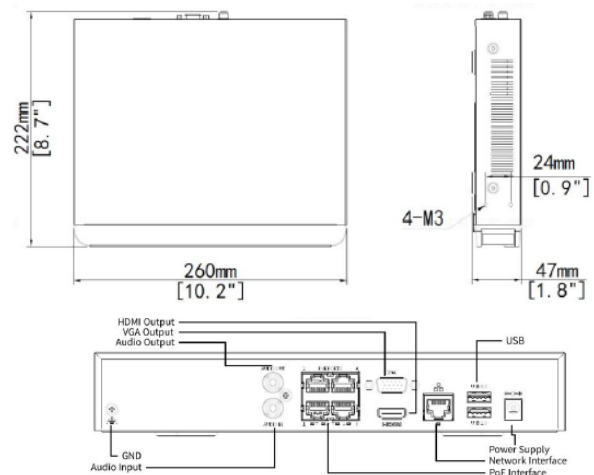

Model	VN4A-4X4
Decoding	
Decoding Format	Ultra 265,H.265,H.264
Decoding Capability	Smart Off: 2 x 12MP@30, 2 x 4K@30, 4 x 4MP@30 Smart On: 2 x 4K@30, 4 x 4MP@30
Audio Compression	G.711A, G.711U
Network	
Incoming Bandwidth	80Mbps
Outgoing Bandwidth	80Mbps
Remote Users	128
Protocols	TCP/IP; P2P; NTP; DHCP; PPPoE; HTTP; HTTPS; DNS; DDNS; SNMP; SMTP; RTSP; IPv6; IPv4
Browser(Plugin)	Windows: IE (IE10/ 11), Firefox (version 52.0 and above), Chrome (version 45 and above), Edge (version 79 and above)
Video/Audio Input	
IP Video Input	4 ch
RCA Audio Input	1-ch
Video/Audio Output	
HDMI Output (Simultaneous)	4K(3840x2160/30Hz, 1920x1080/60Hz, 1920x1080/50Hz, 1600x1200/60Hz, 1280x1024/60Hz, 1280x720/60Hz, 1024x768/60Hz
VGA Output (Simultaneous)	1920x1080/60Hz, 1920x1080/50Hz, 1600x1200/60Hz, 1280x1024/60Hz, 1280x720/60Hz, 1024x768/60Hz
RCA Audio Output	1-ch
Liveview Display	1/4
Corridor Mode Screen	3/4
Two-way Audio	
Two-way Audio	1 ch,RCA(Using the audio input and output)
Snapshot	
FTP/Schedule/Event Snapshot	4 ch snapshot,up to D1 resolution
Recording	
Recording Resolution	12MP/8MP/6MP/5MP/4MP/3MP/1080P/960P/720P/D1/2CIF/CIF
Num of Concurrent Playback	16 ch
Smart	
VCA Detection by IPC	Face Detection; Face Comparison; Vehicle Detection; SIP(Intrusion Detection,Cross Line Detection,Enter Area,Leave Area); Ultra Motion Detection (UMD); People Counting(People Flow Counting,Crowd Density Monitoring); Traffic Monitoring
VCA Search	Face Snapshot Search; Face Comparison Search; Motor Vehicle Search; Non-Motor Vehicle Search; Human Body Search; General Search; People Counting Report; Heat Map, ACCU Search

### Ordering Information

**VN4A-4X4: 4 Ch with 4 Plug & Play Ports**

InVid Tech, reserves the right to make changes to improve our products at any time without notice; we are not responsible for misprints.