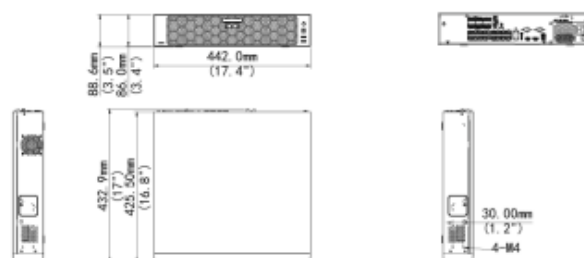

Alert Alarm	IP Conflict; Network Disconnected; Disk Offline; Disk Abnormal; Illegal Access; Hard Disk Space Low; Hard Disk Full; Recording/Snapshot Abnormal; Array Damaged; Array Degraded
GUI Language	
GUI Language	38 languages: Simplified Chinese, Traditional Chinese, English, Vietnamese, Thai, Turkish, Spanish (Latin America), Portuguese (Brazil), Spanish, Portuguese, French, German, Italian, Dutch, Polish, Czech, Hungarian, Slovak, Russian, Hebrew, Arabic, Ukrainian, Estonian, Bulgarian, Greek, Romanian, Danish, Swedish, Norwegian, Finnish, Croatian, Slovenia, Serbia, Korean, Japanese, Latvian, Lithuanian, Persian
Hard Disk	
SATA	4 SATA Interfaces
Capacity	Up to 22TB for each HDD (The maximum HDD capacity varies with environment temperature and hard disk size)
Disk Group	Support
Redundant Storage	Support
Disk Array Type	RAID 0, 1, 5
External Interface	
Network Interface	2 RJ45 10M/100M/1000M self-adaptive Ethernet Interface
USB	Front panel: 2 x USB2.0; Rear panel: 2 x USB3.0
RS485	1
RS232	N/A
Alarm In	16-ch
Alarm Out	10-ch
eSATA	1 eSATA Interface. Recording Max 20TB, Archiving Max 8TB
Power Output	12V, < 1 AMP
Power Supply	AC 100 ~ 240 V
Power Switch	Support
PoE	
PoE Interface	24 RJ45 10M/100M self-adaptive Ethernet Interface
Max Power	Max 30W for single port, Max 210W in total
Supported Standard	IEEE 802.3at, IEEE 802.3af
Working Environment	
Working Temperature	14°F ~ 131°F (-10°C ~ 55°C)
Working Humidity	≤ 90% RH (non-condensing)
Power Consumption (without HDD)	≤50W
Dimensions	
Weight (without HDD)	≤12.1 lbs (5.5KG)
Height	2U
Dimensions	17.4" x 17" x 3.5" (442mm x 432.9mm x 88.6mm)
Certification	
Certification	CE; FCC; UL; RoHS; WEEE
CE	EN 55032, EN 61000-3-3, EN IEC 61000-3-2, EN 55035
FCC	Part15 Subpart B