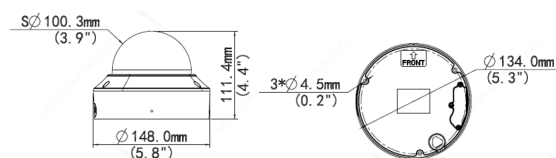

| | |
|------------------------|------------------------------------------------------------------------------------------------------------------------------------------------------|
| Statistical Analysis | People counting, support tripwire people counting and area people counting |
| Events | |
| Basic Detection | Motion detection, tampering alarm, audio detection |
| General Function | Watermark, IP address filtering, tampering alarm, alarm input, alarm output, access policy, ARP protection, RTSP authentication, user authentication |
| Audio | |
| Audio Compression | G.711 |
| Audio Bitrate | 64 Kbps |
| Two-way audio | Supported |
| Suppression | Supported |
| Sampling Rate | 8KHZ |
| Storage | |
| Edge Storage | Micro SD, up to 256GB |
| Network Storage | ANR, NAS(NFS) |
| Network | |
| Protocols | IPv4, IGMP, ICMP, ARP, TCP, UDP, DHCP, PPPoE, RTP, RTSP, RTCP, DNS, DDNS, NTP, FTP, UPnP, HTTP, HTTPS, SMTP, 802.1x, SNMP, QoS, RTMP,SSL/TLS, SSH |
| Compatible Integration | ONVIF (Profile S, Profile G, Profile T), API, SDK |
| Client | InVid Vision (Mobile App), Vision Tools (IP Utility), InVid CMS |
| Web Browser | Plug-in required live view: IE9+, Chrome 41 and below, Firefox 52 & below |
| Interface | |
| Audio I/O | Input: impedance 35kΩ; amplitude 2V [p-p] Output: impedance 600Ω; amplitude 2V [p-p] |
| Alarm I/O | 1/1 |
| RS485 | N/A |
| Built-in Mic | Support |
| Audio Sensitivity | -32±3dB |
| Built-in Speaker | N/A |
| WIFI | N/A |
| Network | 1 RJ45 10M/100M Base-TX Ethernet |
| Video Output | N/A |
| Certifications | |
| EMC | FCC CFR 47 Part 15, EN 55032:2015, EN 55024:2010, EN 61000-3-2:2014, EN 61000-3-3-2013 |
| Safety | IEC 62368-1, EN 62368-1, UL 62368-1 |
| Environment | CE-ROHS (2011/65/EU);(EU)2015/863); WEEE (2012/19/EU); REACH (Regulation (EC) No 1907/2006) |
| Protection | Ingression protection: IP67 (IEC 60529-2013) Vandal resistant: IK10 (IEC 62262:2002) |
| General | |
| Power | DC 12V±25%, PoE (IEEE 802.3af) Power consumption: Max 9.0W |
| Power Interface | Ø 5.5mm coaxial power plug |
| Dimensions (Ø x H) | Ø5.8" x 4.4" (Ø148 x 111.4mm) |
| Weight | 2.14lb (0.97kg) |
| Material | Metal |
| Working Environment | -22°F ~ 140°F (-30°C ~ 60°C), Humidity: ≤95% RH (non-condensing) |
| Storage Environment | -22°F ~ 140°F (-30°C ~ 60°C), Humidity: ≤95% RH (non-condensing) |
| Surge Protection | 6KV |
| Reset Button | Supported |