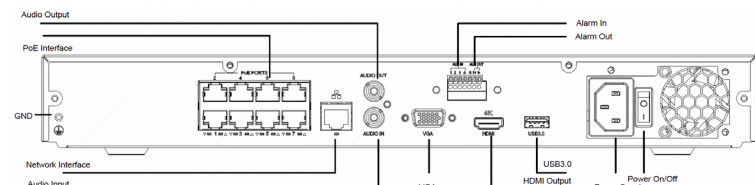

Ordering Information

VN2A-8X8: 8 Ch NVR with 8 Plug & Play Ports